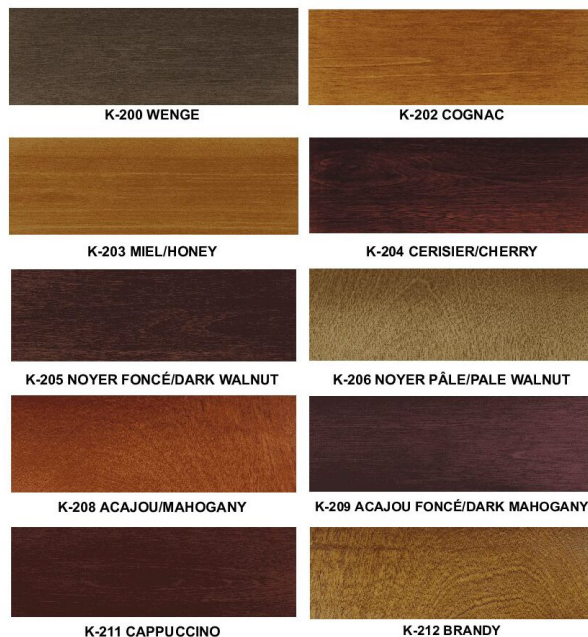

Description

Metal side chair with wood shell Chairs,
Metal Chairs Chairs, Metal Chairs

Standard Wood Finishes

Custom stain finishes are also available