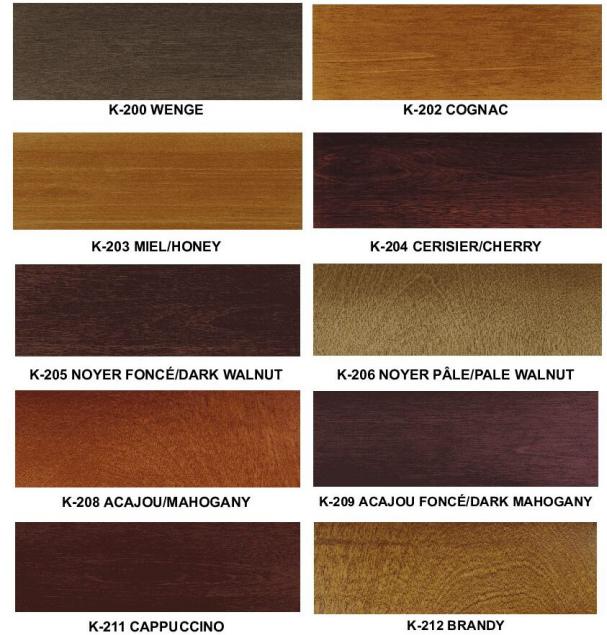

HEAD OFFICE & MANUFACTURING FACILITY
11855 Lucien Gendron, Montreal, Quebec
Canada H1E7A9

BW-470-USB

Overall dimensions:

Seat height:	Depth:	Height:	Width:
18" / 45.72 cm.	23" / 58.42 cm.	35" / 89 cm.	20" / 50.8 cm.

Description

Wooden side chair with upholstered seat and back.

Standard Wood Finishes

Custom stain finishes are also available