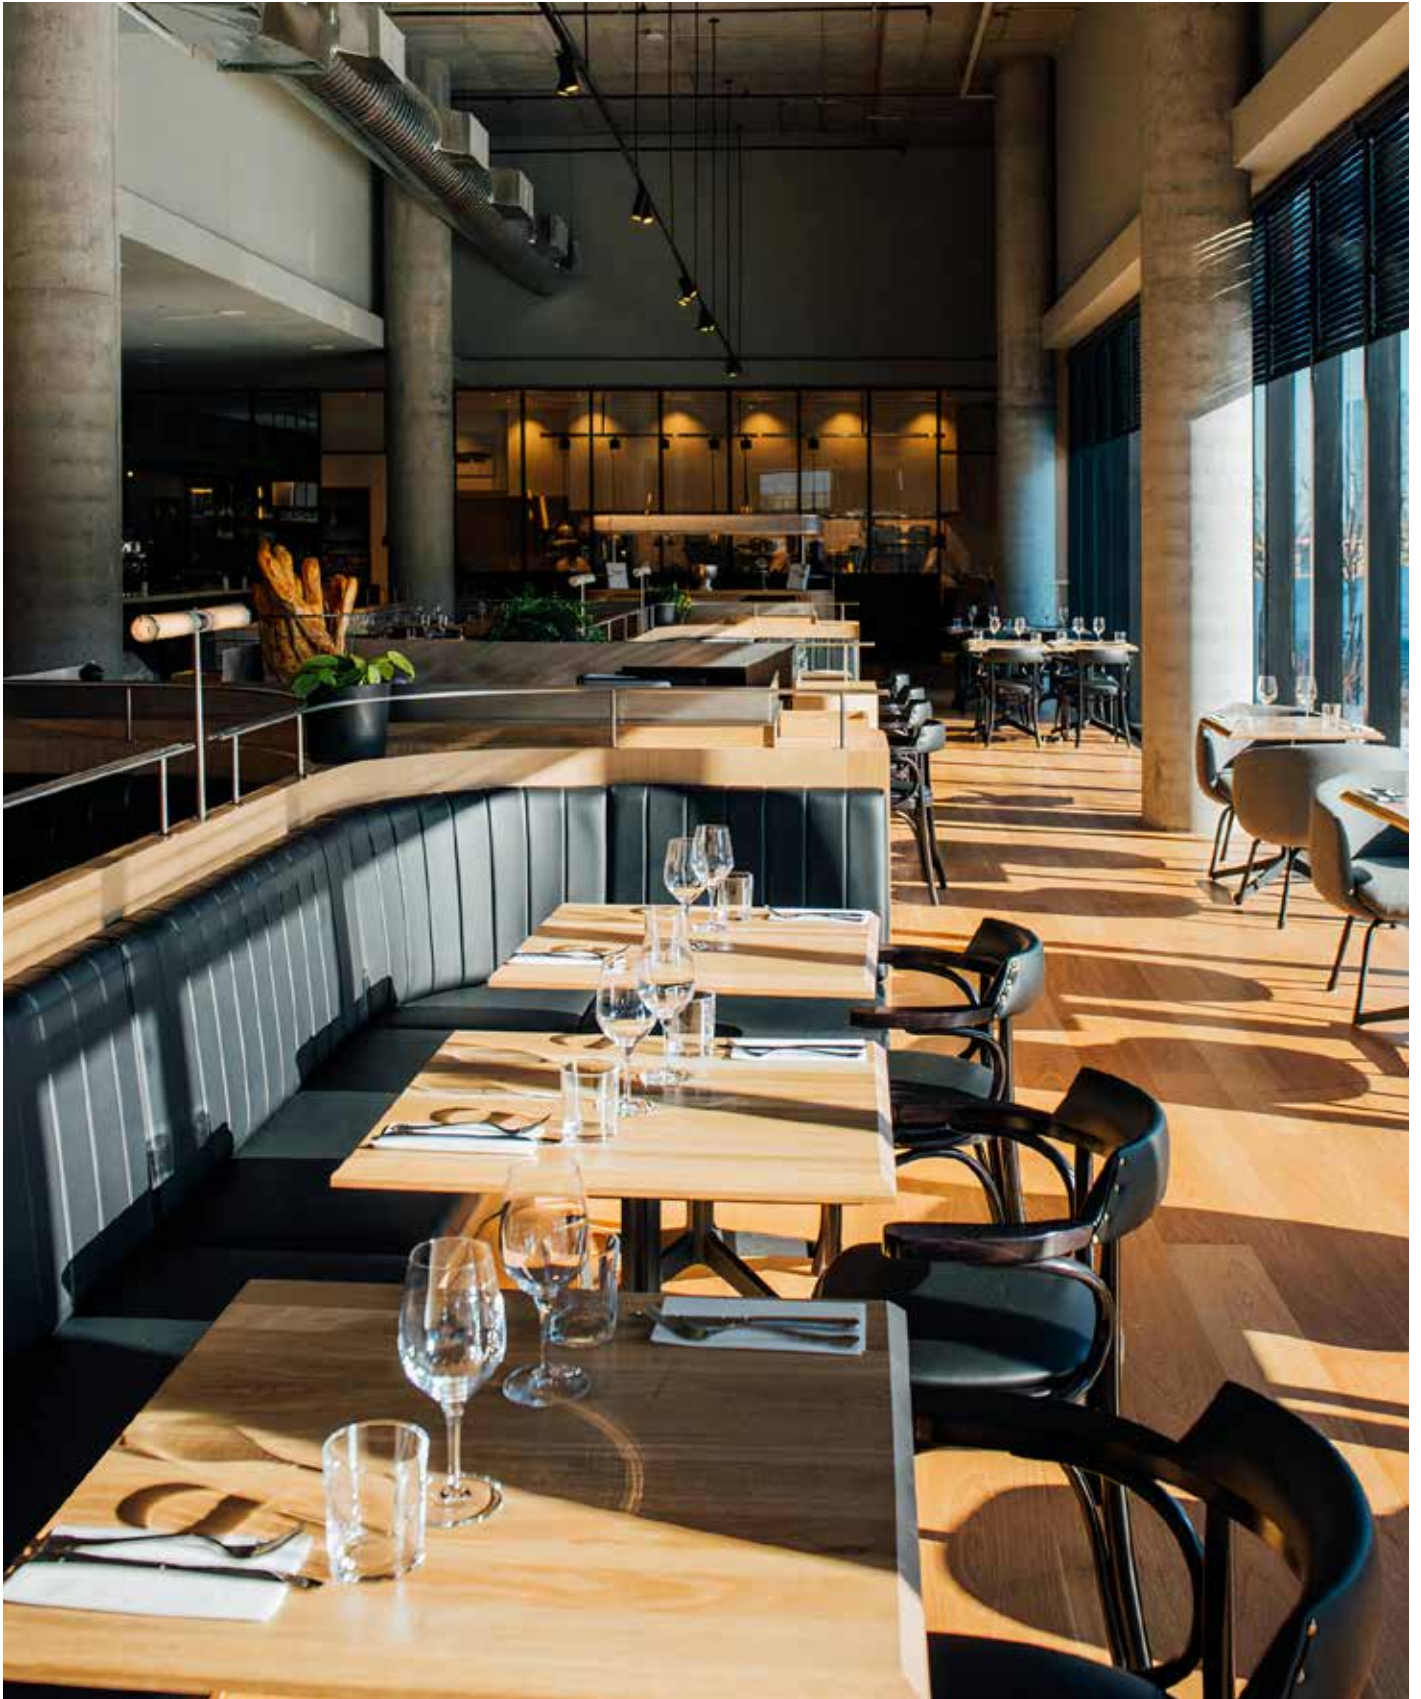

20”(W) x 21”(D) x 32”(H)

MATERIALS

*Natural European beech wood,
Entirely upholstered seat and back*

BRASSERIE T | PHOTO CREDIT ALISON SLATTERY

nicole

PRODUCT DETAILS

Create a casual yet sophisticated interior space with our “Nicole” collection. Featuring an open back design, this dining chair flaunts style.