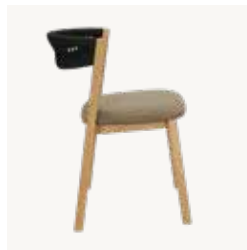

edel rope

PRODUCT DETAILS

With its intricate rope weave design, the “Edel” chair is the center of attention.

OVERALL DIMENSIONS

20”(W) x 22.75”(D) x 30.75”(H)

MATERIALS

Natural European beech wood, Rope woven back, Upholstered seat