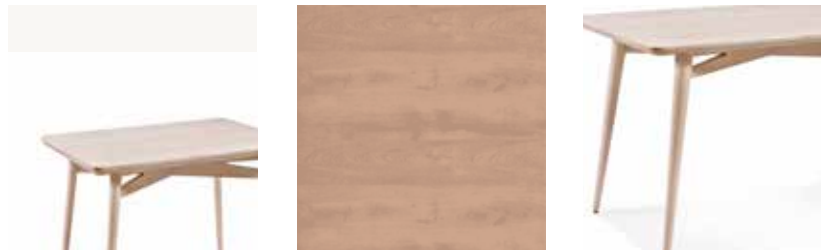

victoria

PRODUCT DETAILS

Featuring a clean lined silhouette and simple design, this dining table enhances any minimalist or elaborated design aesthetic alike!

OVERALL DIMENSIONS

Available in a variety of rectangular and square sizes

MATERIALS

Natural European beech wood