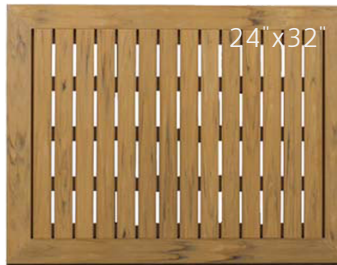

CLIP 70

CLIP 80

 Find our range our products
on keca.ca

30" x 30" / (76.2 cm. x 76.2 cm.)

BISTRO TABLE SQUARE

24" diam / 61 cm.
32" diam / 81.28 cm.

BISTRO TABLE ROUND

24" diam / 61 cm.
32" diam / 81.28 cm.

BISTRO BAR TABLE ROUND

SID COMMUNITY BAR TABLE

Durawood

DURAWOOD
ROUND

DURAWOOD SQUARE
AND RECTANGULAR

DURAWOOD W/ALUMINUM FRAME
RECTANGULAR AND SQUARE

Aluminium

ALUMINUM SLAT TOP SQUARE AND RECTANGULAR
W/UMBRELLA HOLE

WERZALIT

Molded Melamine mixed with redwood top.
1" Thick Top / UV Protected

STRATOS

**PONDEROSA
WHITE**

EXWORKS

SQUARE SIZES

24" x 24" / 60.9 cm. x 60.9 cm.
32" x 32" / 81.2 cm. x 81.2 cm.
36" x 36" / 91.4 cm. x 91.4 cm.