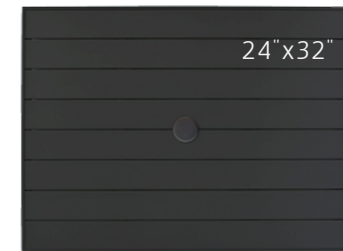

CLIP 70

CLIP 80

 Find our range our products
on keca.ca

30" x 30" / (76.2 cm. x 76.2 cm.)

BISTRO TABLE SQUARE

24" diam / 61 cm.
32" diam / 81.28 cm.

BISTRO TABLE ROUND

24" diam / 61 cm.
32" diam / 81.28 cm.

BISTRO BAR TABLE ROUND

SID COMMUNITY BAR TABLE

Durawood

DURAWOOD
ROUND

DURAWOOD SQUARE
AND RECTANGULAR

DURAWOOD W/ALUMINUM FRAME
RECTANGULAR AND SQUARE

Aluminium

ALUMINUM SLAT TOP SQUARE AND RECTANGULAR
W/UMBRELLA HOLE

WERZALIT

Molded Melamine mixed with redwood top.
1" Thick Top / UV Protected

STRATOS

**PONDEROSA
WHITE**

EXWORKS

SQUARE SIZES

24" x 24" / 60.9 cm. x 60.9 cm.
32" x 32" / 81.2 cm. x 81.2 cm.
36" x 36" / 91.4 cm. x 91.4 cm.